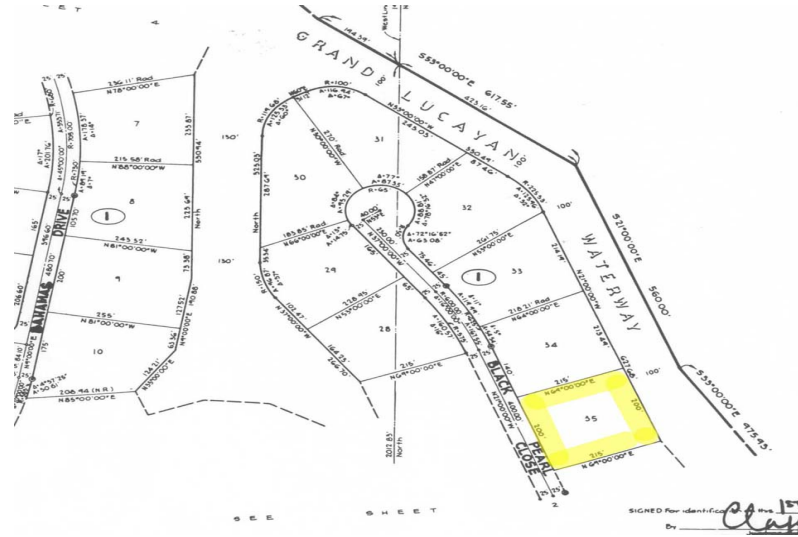

Pearl Bay Grand Lucayan Waterway Lot - Make an offer!

All offers Considered!!

Located on Black Pearl Close this Mult-family lot is measured at 43,000 square feet and boasts 200 feet of deep water canal frontage. This is a great location for boater's looking to lead a great island life, It is only ten minutes from the beach, Port Lucaya (the ideal place for shopping and dining), schools and minutes away from the airport. Motivated seller Must sell and will consider all offers....read more on our website.

Lot Size: 43,000 sq ft
 Maint. Fees: -
 Subdivision: Pearl Bay
 Features: Canal Front
 200' Water Frontage

James Sarles

Phone: (242) 351-9081
 jamesarlesrealty@gmail.com

**JAMES SARLES
 REALTY**

\$130,000 ID# 27015 View Online
www.sarlesrealty.com