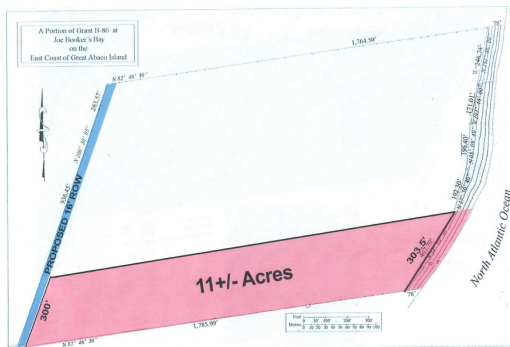

Bookie Bay - 11 Acres

Joe Bookie's Bay - Abaco Bahamas 11 acres Beachfront

This spectacular 12 Acre beachfront estate parcel is prime 10/10 beachfront with the perfect location. Set between The Abaco Club at Winding Bay and Pete's Pub at Little Harbour, it is close to nature and close to all the amenities Great Abaco Island has to offer. The pristine beach is untouched looking out across the Atlantic towards the Canaries. The property includes 303.5' of stunning beachfront with a run back to the west of 1740 feet. Elevations reach more than 65' feet over sea level meaning there are ocean views for almost the entire eastern half, while the western half offers equally mesmerizing vistas over the Bight of Old Robinson and the Sea of Abaco. Join the select few who truly appreciate the area's natural beauty and build an estate home while enjoying golf at the Abaco Clu...read more on our website.

Lot Size: 11 Acres
Maint. Fees: -
Features: Beach access,
Ocean front

James Sarles

Phone: (242) 351-9081
jamesarlesrealty@gmail.com

COLDWELL BANKER
JAMES SARLES
REALTY

\$1.250,000 ID# 32072 [View Online](#)
www.sarlesrealty.com