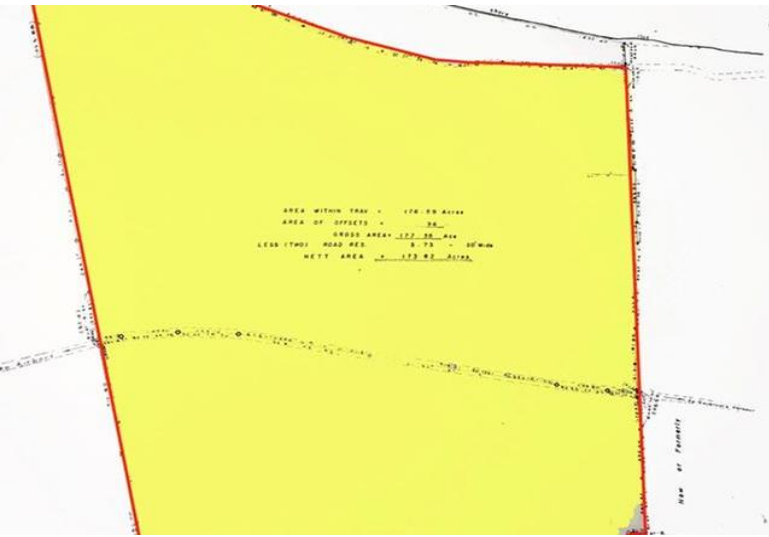

# Lots/Acreage in Governor's Harbour

## Lots/Acreage in Eleuthera

This rare opportunity only comes along once in a while. The opportunities are endless for this 173 acres of Prime Eleuthera property running sea to sea with 3000' of gorgeous white sand beachfront and great rolling elevations with sheltered deep water anchorage prime for Marina Development. Strategically located only 2.5 miles from Governors Harbour Airport and 4 miles from famous Governors Harbour, this property is one of the only large parcels available in this area. This rare property is Prime suited for Golf Course, resort, marina development with easy airlift access from Nassau and Florida. Call for more information today....read more on our website.

Bedrooms: 0  
Bathrooms: 0  
Lot Size: 7535880  
Living Area: 7535880  
Subdivision: Governor's Harbour  
Features: None

James Sarles

Phone: (242) 351-9081  
info@sarlesrealty.com

JAMES SARLES  
REALTY

**\$15,000,000 ID# 35818** [View Online](#)  
[www.sarlesrealty.com](http://www.sarlesrealty.com)