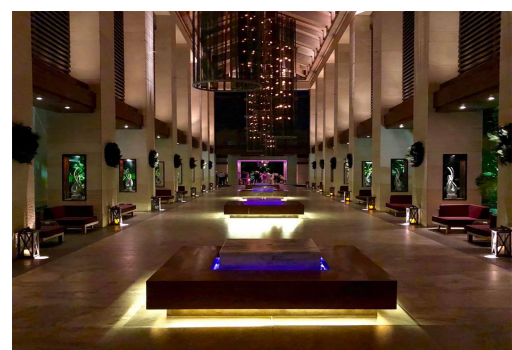

Condo in Paradise Island

Condo in New Providence/Paradise Island

The only residential beachfront opportunity at Atlantis, Paradise Island in the Bahamas. Unit 8-920 sits in the middle of the Reef building with magnificent views of Paradise. With elaborate views, of Atlantis, Dolphin Cay, and Aqua venture. Here you can relax and play like nowhere else in the world. The Reef is a luxury high-rise condominium/hotel located at the incredible Resort of Atlantis. Enjoy the ease of owning your unit on the ground floor, no stairs no elevators. The Reef's elegant suites are offered fully furnished from linens to tableware and feature a wide array of custom interior amenities such as crown molding, granite counter tops, fine European kitchen cabinetry, top of the line appliances, luxurious bathrooms, plush wall to wall carpeting, LCD flat panel TV's and a Bose st...read more on our website.

Bedrooms: 1
Bathrooms: 2
Lot Size: 0
Living Area: 974
Subdivision: Paradise Island
Features: Swimming Pool, Water Purifier, Stand-by Generator, 24 Hour Security, Furnished, Hurricane Windows

James Sarles