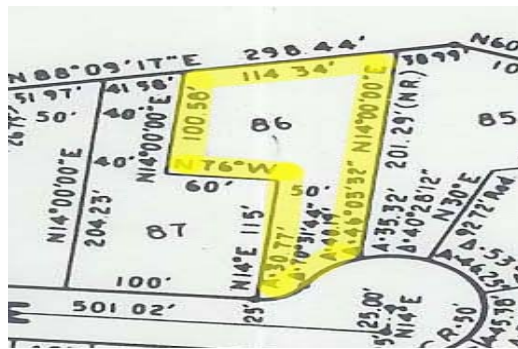

Bahamia Single Family Lot

Situated in Bahamia on Edinburg place this Single Family lot offers great potential. This canal lot in Bahamia has 114 feet on the canal....read more on our website.

Lot Size: 19,300
 Maint. Fees: -
 Subdivision: Bahamia
 Features: Canal Front