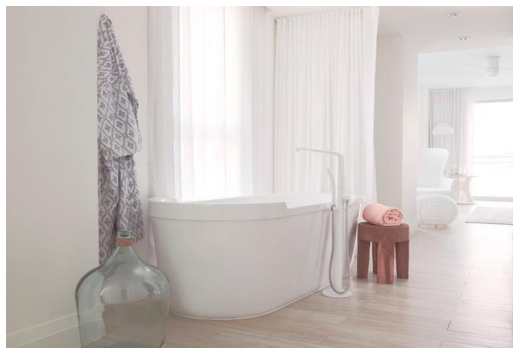

Condo in Cable Beach

Condo in New Providence/Paradise Island

The luxury, high-design SLS Residences at Baha Mar are complemented by renowned chef-driven dining destinations, a spirited nightlife and unsurpassed service to meet every need. This 3 bed/3 bath residence with 2,489 sq. ft. the interior is fully integrated into the most spectacular residential and lifestyle resort in the Caribbean. This gorgeous top floor penthouse offers the most fantastic west and northeast views of all the Baha Mar residences. On the white sands of Cable Beach in Nassau, the next era of Bahamian glamour has arrived. Owners are given personal service, 24-hour-concierge, 24 complimentary annual rounds of golf on the Jack Nicklaus Signature Royal Blue 18-hole golf course, automatic Platinum-tier status at Baha Mar Casino's Club Blu, pre-provisioning services. In addition,...read more on our website.

Bedrooms: 3
Bathrooms: 3
Lot Size: 0
Living Area: 2489
Subdivision: Cable Beach
Features: Swimming Pool,
Main Level Entry,
Stand-by Generator, 24
Hour Security, Furnished,
Hurricane Windows

James Sarles