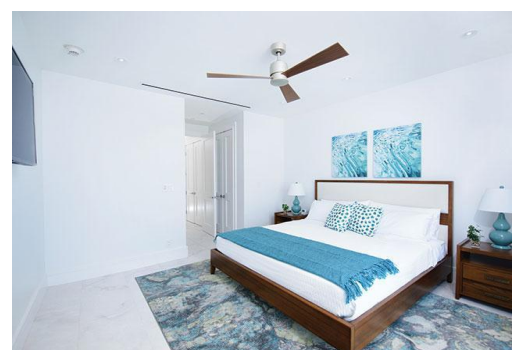

Condo in Cable Beach

Condo in New Providence/Paradise Island

Set on a magnificent private beach adjacent to the newly opened Baha Mar Resort in Nassau, The Bahamas and featuring striking architecture, world-class amenities and breathtaking views, ONE Cable Beach is a real estate investment and lifestyle opportunity without compare. One Cable Beach is redefining the paradigm of the ultra-luxe living in The Bahamas. Rising seven stories above a spectacular private beach, with 73 large and exclusive residences featuring breathtaking views and meticulously appointed with matchless finishes and thoughtful detail....read more on our website.

Bedrooms: 5
Bathrooms: 4
Lot Size: 130680
Living Area: 5343
Subdivision: Cable Beach
Features: Security System, Swimming Pool, Sprinkler System, Impact Windows, Stand-by Generator, 24 Hour Security, Night Security, Hurricane Windows