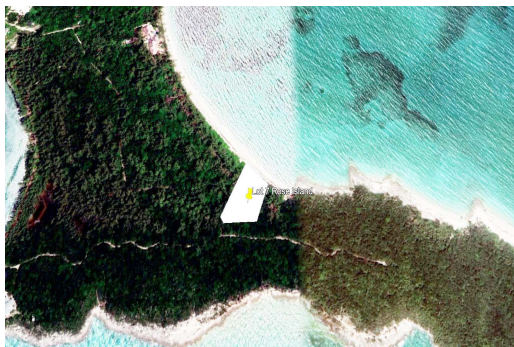

Rose Island - Parcel 7

Own a piece of Paradise

Only 15 minutes to Paradise Island and Nassau! Excellent Island Investment Opportunity. ...read more on our website.

- Lot Size: 34,107 sq ft
- Maint. Fees: -
- Features: Beach access