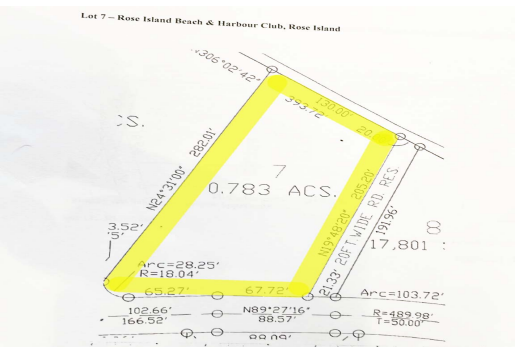

Rose Island - Parcel 7

Own a piece of Paradise

Only 15 minutes to Paradise Island and Nassau! Excellent Island Investment Opportunity. ...read more on our website.

- Lot Size: 34,107 sq ft
- Maint. Fees: -
- Features: Beach access