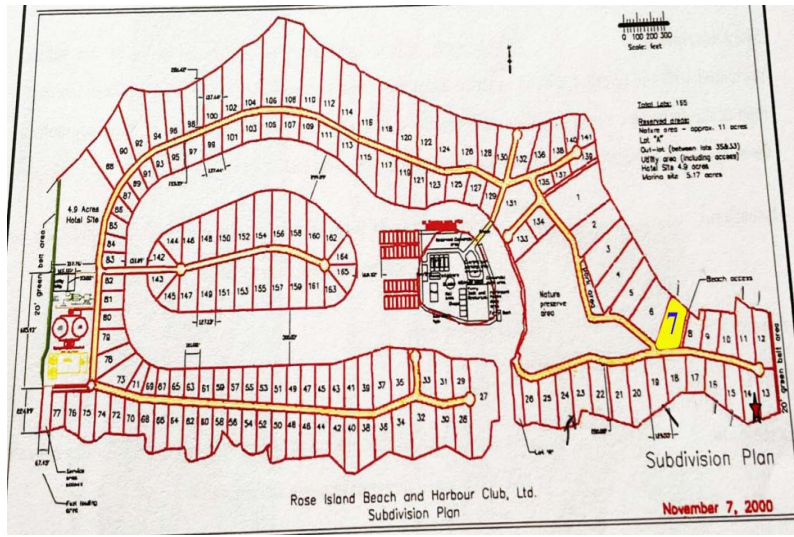

Rose Island - Parcel 7

Own a piece of Paradise

Only 15 minutes to Paradise Island and Nassau! Excellent Island Investment Opportunity. ...read more on our website.

- Lot Size: 34,107 sq ft
- Maint. Fees: -
- Features: Beach access