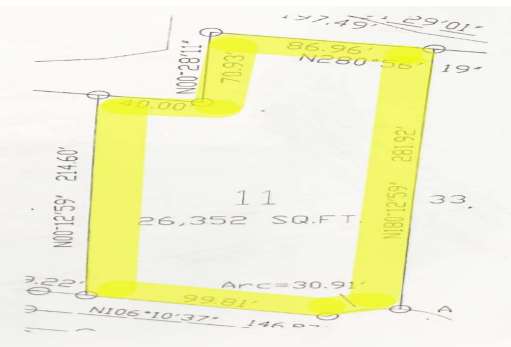

Rose Island - Parcels 11 & 12

Waterfront Land Double Lots on Rose Island

Only 15 minutes to Paradise Island and Nassau! Excellent Island Investment Opportunity.....read more on our website.

Lot Size: 59,687 sq ft
 Maint. Fees: -
 Features: Beach access