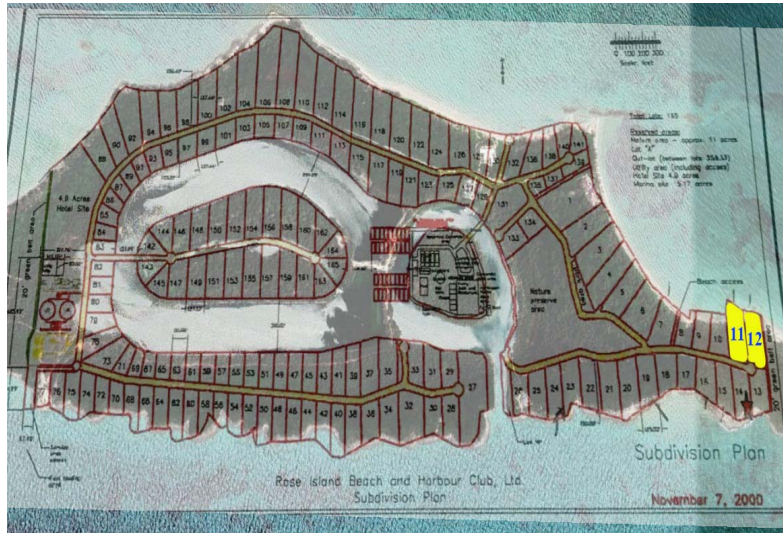

Rose Island - Parcels 11 & 12

Waterfront Land Double Lots on Rose Island

Only 15 minutes to Paradise Island and Nassau! Excellent Island Investment Opportunity.....read more on our website.

Lot Size: 59,687 sq ft
 Maint. Fees: -
 Features: Beach access