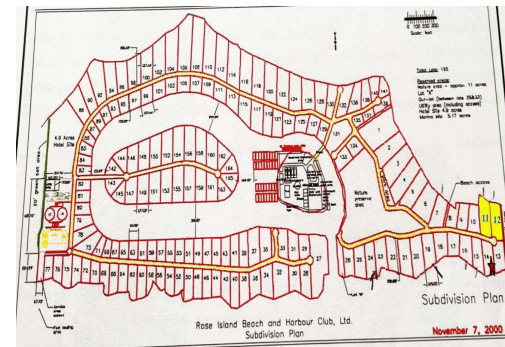

Rose Island - Parcels 11 & 12

Waterfront Land Double Lots on Rose Island

Only 15 minutes to Paradise Island and Nassau! Excellent Island Investment Opportunity.....read more on our website.

Lot Size: 59,687 sq ft
 Maint. Fees: -
 Features: Beach access