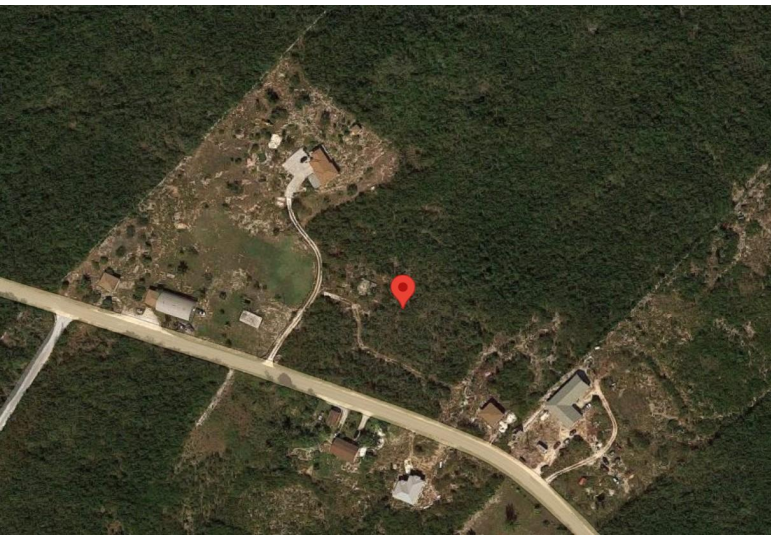

Lots/Acreage in Morris

Lots/Acreage in Long Island

Stunning 8 acres of prime land in Morris, Long Island - your dream awaits! Welcome to a rare opportunity to own an extraordinary piece of paradise nestled in the heart of Morris, Long Island. This magnificent 8-acre parcel of land is an absolute gem, exuding beauty, tranquility and boundless potential. Whether you're an avid investor or a discerning buyer seeking an idyllic retreat, this property promises a world of possibilities. Whether you envision an elegant estate for your growing family, a charming bed and breakfast or a stunning equestrian retreat, the potential is truly limitless. With ample space to create your own private oasis, you can indulge in a luxurious lifestyle and design the home of your dreams. Don't miss out on this once-in-a-lifetime opportunity to own 8 acres of pure...read more on our website.

Bedrooms: 0
Bathrooms: 0
Lot Size: 348480
Living Area: 348480
Subdivision: Morris
Features: None

James Sarles

Phone: (242) 351-9081
info@sarlesrealty.com

\$220,000 ID# 49621 [View Online](#)
www.sarlesrealty.com