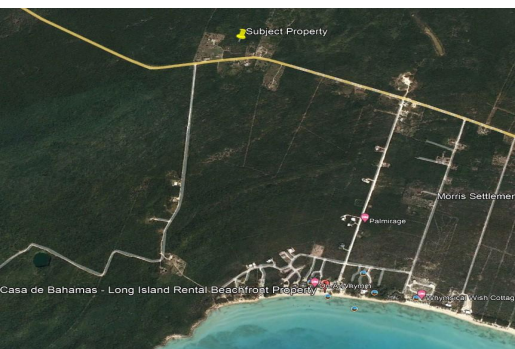

Lots/Acreage in Morris

Lots/Acreage in Long Island

Stunning 8 acres of prime land in Morris, Long Island - your dream awaits! Welcome to a rare opportunity to own an extraordinary piece of paradise nestled in the heart of Morris, Long Island. This magnificent 8-acre parcel of land is an absolute gem, exuding beauty, tranquility and boundless potential. Whether you're an avid investor or a discerning buyer seeking an idyllic retreat, this property promises a world of possibilities. Whether you envision an elegant estate for your growing family, a charming bed and breakfast or a stunning equestrian retreat, the potential is truly limitless. With ample space to create your own private oasis, you can indulge in a luxurious lifestyle and design the home of your dreams. Don't miss out on this once-in-a-lifetime opportunity to own 8 acres of pure...read more on our website.

Bedrooms: 0
Bathrooms: 0
Lot Size: 348480
Living Area: 348480
Subdivision: Morris
Features: None

James Sarles

Phone: (242) 351-9081
info@sarlesrealty.com

\$220,000 ID# 49621 [View Online](#)
www.sarlesrealty.com