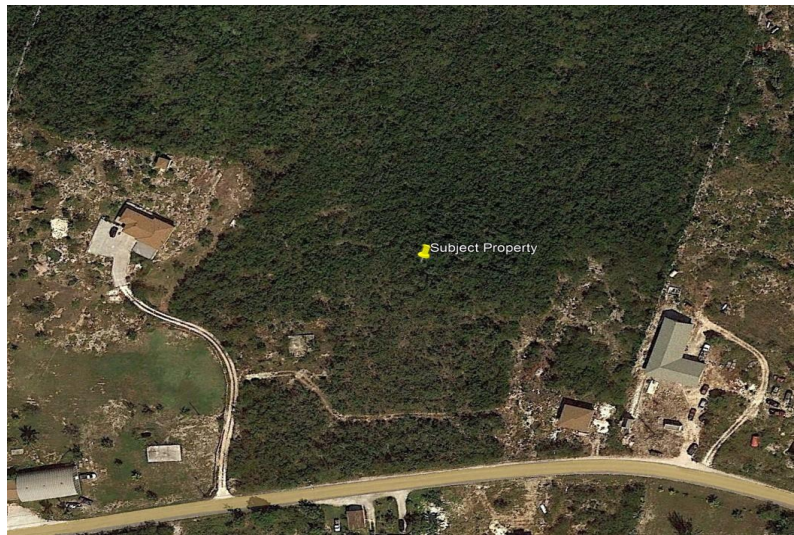

Lots/Acreage in Morris

Lots/Acreage in Long Island

Stunning 8 acres of prime land in Morris, Long Island - your dream awaits! Welcome to a rare opportunity to own an extraordinary piece of paradise nestled in the heart of Morris, Long Island. This magnificent 8-acre parcel of land is an absolute gem, exuding beauty, tranquility and boundless potential. Whether you're an avid investor or a discerning buyer seeking an idyllic retreat, this property promises a world of possibilities. Whether you envision an elegant estate for your growing family, a charming bed and breakfast or a stunning equestrian retreat, the potential is truly limitless. With ample space to create your own private oasis, you can indulge in a luxurious lifestyle and design the home of your dreams. Don't miss out on this once-in-a-lifetime opportunity to own 8 acres of pure...read more on our website.

Bedrooms: 0
Bathrooms: 0
Lot Size: 348480
Living Area: 348480
Subdivision: Morris
Features: None

James Sarles

Phone: (242) 351-9081
info@sarlesrealty.com

\$220,000 ID# 49621 [View Online](#)
www.sarlesrealty.com