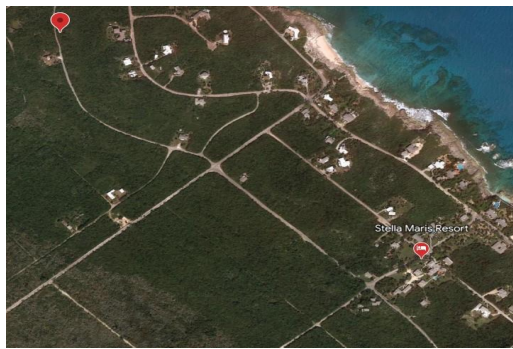

Lots/Acreage in Stella Maris

Lots/Acreage in Long Island

Stella Maris is located on the northern portion of beautiful Long Island. This large lot is located near the beach and all that Stella Maris has to offer. There is an international airport in the settlement for easy access. Build your dream house on this spacious lot....read more on our website.

Bedrooms: 0
Bathrooms: 0
Lot Size: 23600
Living Area: 23600
Subdivision: Stella Maris
Features: None

James Sarles

Phone: (242) 351-9081
info@sarlesrealty.com

\$125,000 ID# 50108 [View Online](#)
www.sarlesrealty.com