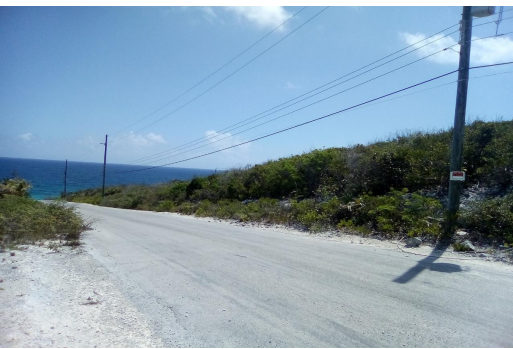

Lots/Acreage in Hamilton's

Lots/Acreage in Long Island

Hilltop residential lot with superb ocean views overlooking the rocky shoreline of the Atlantic ocean. This lot is nicely elevated and offers a real Bahamian sunrise and views of the island's east coast. It is centrally located and a 1/4 mile from the main Queen's Highway. The airport, medical clinic, bank, schools, grocery stores, service stations, restaurants and bars are within a short distance to this beautiful lot. A newly paved road, electricity, city water, telephone and cable are available at the lot. Fishing and swimming are also a short distance away. The world-class Dean's Blue Hole is approximately 3 miles away. The property is located in the settlement of Hamilton's, Long Island. Size: 200' x 95.16'...read more on our website.