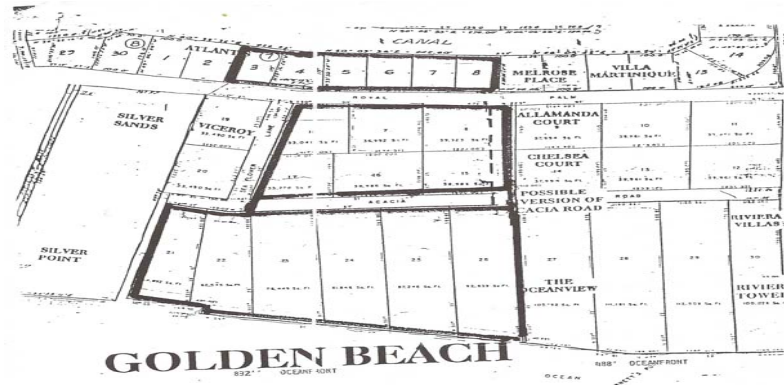

Lucayan Beach West - 18 Acres

PARCEL I - LUCAYAN BEACH WEST
 LOTS 21 - 26, 988' BEACHFRONT
 PARCEL II - LUCAYAN BEACH WEST
 LOTS 7, 8, 15, 16, 17, & 18
 PARCEL III - BAHAMA REEF SECTION II BLOCK 7
 LOTS 3 - 8, 600' CANAL FRONT
GOLDEN BEACH - 18 LOTS 17.9 ACRES 988' BEACH & 600' CANAL

18 Acres, 18 lots located in Lucayan Beach West and Bahama Reef & Country Club.

18 Acres, 18 lots located in Lucayan Beach West and Bahama Reef & Country Club. With a total of 988 feet on the beach and 600 feet of canal frontage this package deal presents very unique opportunities....read more on our website.

Lot Size: 18 acres
 Subdivision: Lucayan
 Beach West

James Sarles

Phone: (242) 351-9081
 jamesarlesrealty@gmail.com

COLDWELL BANKER
 JAMES SARLES
 REALTY

\$30,700,000 ID# 5332 View Online
www.sarlesrealty.com