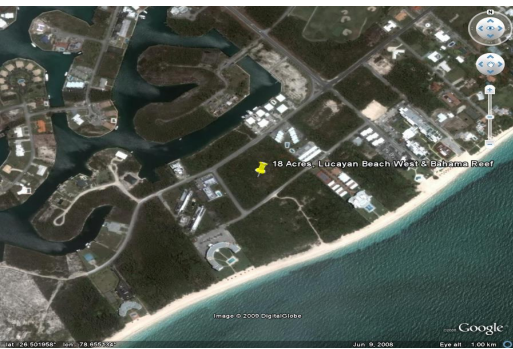

Lucayan Beach West - 18 Acres

PARCEL I - LUCAYAN BEACH WEST
 LOTS 21 - 26, 988' BEACHFRONT
 PARCEL II - LUCAYAN BEACH WEST
 LOTS 7, 8, 15, 16, 17, & 18
 PARCEL III - BAHAMA REEF SECTION II BLOCK 7
 LOTS 3 - 8, 600' CANAL FRONT
GOLDEN BEACH - 18 LOTS 17.9 ACRES 988' BEACH & 600' CANAL

18 Acres, 18 lots located in Lucayan Beach West and Bahama Reef & Country Club.

18 Acres, 18 lots located in Lucayan Beach West and Bahama Reef & Country Club. With a total of 988 feet on the beach and 600 feet of canal frontage this package deal presents very unique opportunities....read more on our website.

Lot Size: 18 acres
 Subdivision: Lucayan
 Beach West

James Sarles

Phone: (242) 351-9081
 jamesarlesrealty@gmail.com

COLDWELL BANKER
 JAMES SARLES
 REALTY

\$30,700,000 ID# 5332 View Online
www.sarlesrealty.com