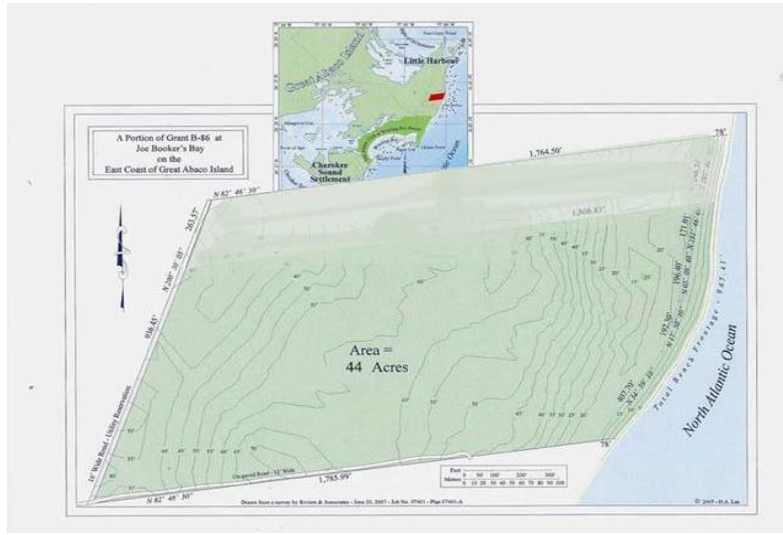

DEVELOPER OPPORTUNITY ABACO, BAHAMAS

44 ACRES 1200 FEET BEACHFRONT Between Winding Bay and Little Harbour

This unique property presents an ideal opportunity for your private estate or a unique resort development. Only a stone's throw away from Abaco Club at Winding Bay this property offers over 1,200 ft of beautiful Atlantic Ocean beachfront, elevations of over 60 ft and 44 acres of lush green native vegetation. The specs are as follows: 44 acres, 1,270.01 Linear feet of Beach Frontage, 1,785' in Depth - Elevations to 65 ft - Beautiful Atlantic Ocean beach with amazing views of the reef. Located about 22 miles south of Marsh Harbour, approximately half-way between Little Harbour and the Abaco Club at Winding Bay.

...read more on our website.

Bedrooms: 1
Bathrooms: 1
Lot Size: 44 Acres
Maint. Fees: *
Features: Beach access,
Ocean front

James Sarles

Phone: (242) 351-9081
jamesarlesrealty@gmail.com

COLDWELL BANKER
JAMES SARLES
REALTY