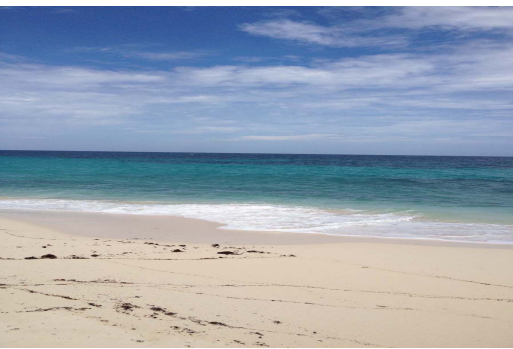

DEVELOPER OPPORTUNITY ABACO, BAHAMAS

44 ACRES 1200 FEET BEACHFRONT Between Winding Bay and Little Harbour

This unique property presents an ideal opportunity for your private estate or a unique resort development. Only a stone's throw away from Abaco Club at Winding Bay this property offers over 1,200 ft of beautiful Atlantic Ocean beachfront, elevations of over 60 ft and 44 acres of lush green native vegetation. The specs are as follows: 44 acres, 1,270.01 Linear feet of Beach Frontage, 1,785' in Depth - Elevations to 65 ft - Beautiful Atlantic Ocean beach with amazing views of the reef. Located about 22 miles south of Marsh Harbour, approximately half-way between Little Harbour and the Abaco Club at Winding Bay.

...read more on our website.

Bedrooms: 1
Bathrooms: 1
Lot Size: 44 Acres
Maint. Fees: *
Features: Beach access,
Ocean front

James Sarles

Phone: (242) 351-9081
jamesarlesrealty@gmail.com

COLDWELL BANKER
JAMES SARLES
REALTY