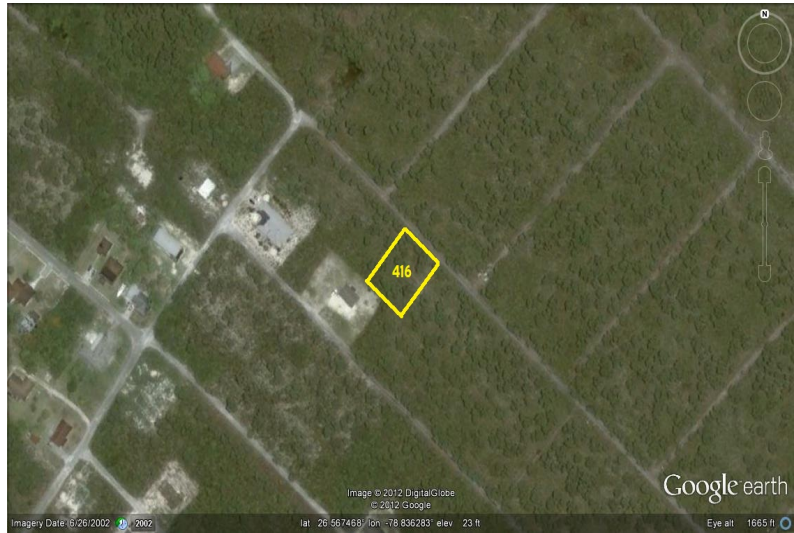

GB East - Holmes Rock - Reduced in 2018

Grand Bahama East Lot at a reasonable price.

This lot in G B East measures 125 X 90 feet and is a good single family lot with some construction in the area. ...read more on our website.

Lot Size: 11,250 sq ft
 Maint. Fees: Tax Only
 Subdivision: Holmes Rock
 Off Queen's Highway

Tiffany Smith
 Phone: (242) 351-9081
 kekris4@gmail.com

**JAMES SARLES
 REALTY**

\$10,000 ID# 7414 View Online
www.sarlesrealty.com