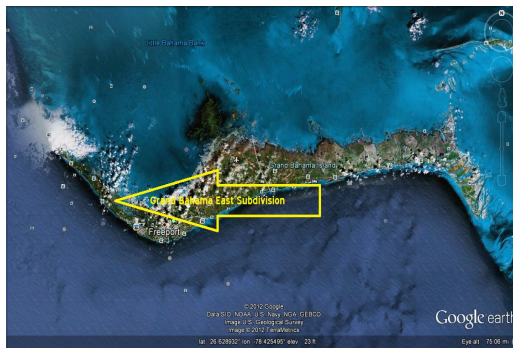

GB East - Holmes Rock - Reduced in 2018

Grand Bahama East Lot at a reasonable price.

This lot in G B East measures 125 X 90 feet and is a good single family lot with some construction in the area. ...read more on our website.

Lot Size: 11,250 sq ft
 Maint. Fees: Tax Only
 Subdivision: Holmes Rock
 Off Queen's Highway

Tiffany Smith
 Phone: (242) 351-9081
 kekris4@gmail.com

**JAMES SARLES
 REALTY**

\$10,000 ID# 7414 View Online
www.sarlesrealty.com