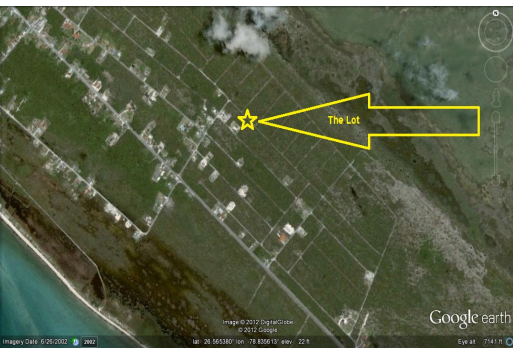

GB East - Holmes Rock - Reduced in 2018

Grand Bahama East Lot at a reasonable price.

This lot in G B East measures 125 X 90 feet and is a good single family lot with some construction in the area. ...read more on our website.

Lot Size: 11,250 sq ft
 Maint. Fees: Tax Only
 Subdivision: Holmes Rock
 Off Queen's Highway

Tiffany Smith
 Phone: (242) 351-9081
 kekris4@gmail.com

**JAMES SARLES
 REALTY**

\$10,000 ID# 7414 View Online
www.sarlesrealty.com