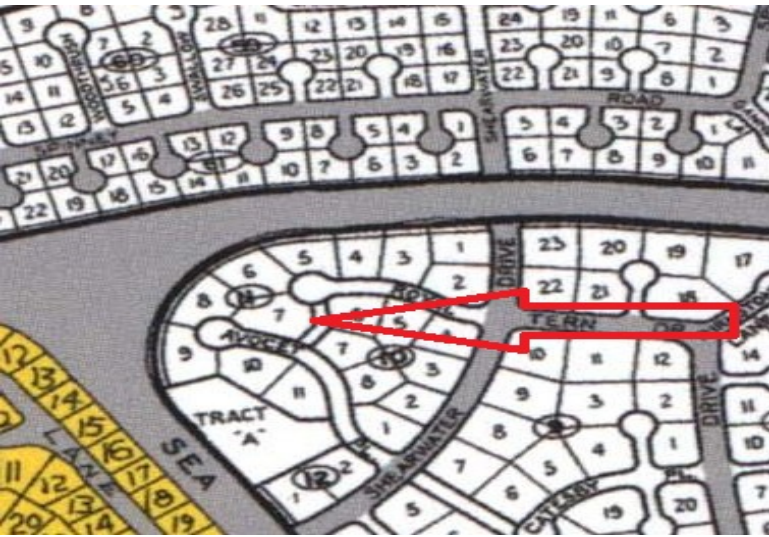

Affordable Lucayan Knoll Lot

Very Large and Unique Single Family Lot

Just Off the Lucayan Circle, this lot is very centrally located, large and and excellent single family lot choice. ...read more on our website.

Lot Size: 19,400 sq ft
Maint. Fees: awaiting reply
Subdivision: Lucayan Knoll
Very Unique Lot
Power one Pole Away
Large 19,400 Sq. Ft

Tiffany Smith

Phone: (242) 351-9081

kekris4@gmail.com

COLDWELL BANKER

**JAMES SARLES
REALTY**