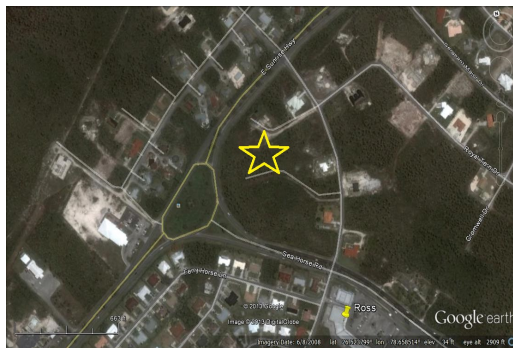

Affordable Lucayan Knoll Lot

Very Large and Unique Single Family Lot

Just Off the Lucayan Circle, this lot is very centrally located, large and and excellent single family lot choice. ...read more on our website.

Lot Size: 19,400 sq ft
Maint. Fees: awaiting reply
Subdivision: Lucayan Knoll
Very Unique Lot
Power one Pole Away
Large 19,400 Sq. Ft

Tiffany Smith

Phone: (242) 351-9081

kekris4@gmail.com

COLDWELL BANKER

**JAMES SARLES
REALTY**